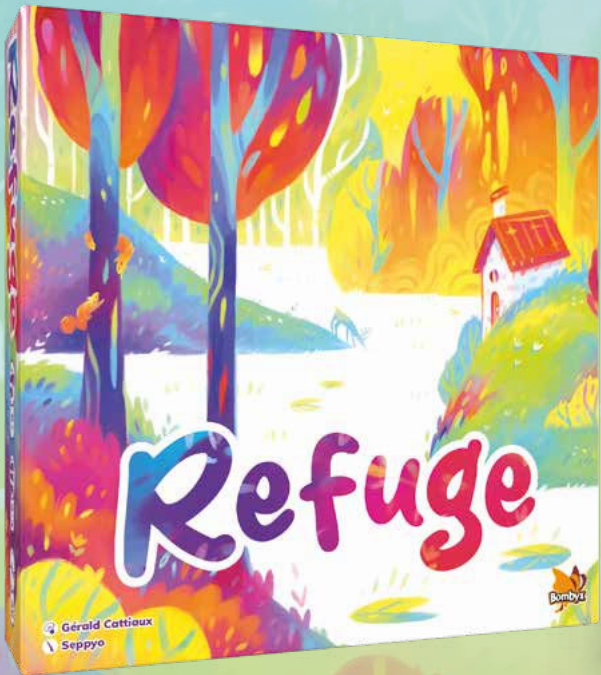

# REFUGE

Bag building - Push your luck

Gérald Cattiaux  
Seppyo

+ A simple and fun approach to deck building

+ Excellent replayability with 3 game configurations offered and the possibility of creating your own

## Game description

The weather is perfect for a walk to the big lake, with the hope of spotting a deer along the way. Your walk is made up of tiles drawn from your bag and placed in front of you. Choose carefully which ones you add to your bag to have the best chance of scoring points. But keep an eye on the weather forecast to get back to the refuge before the storm hits!